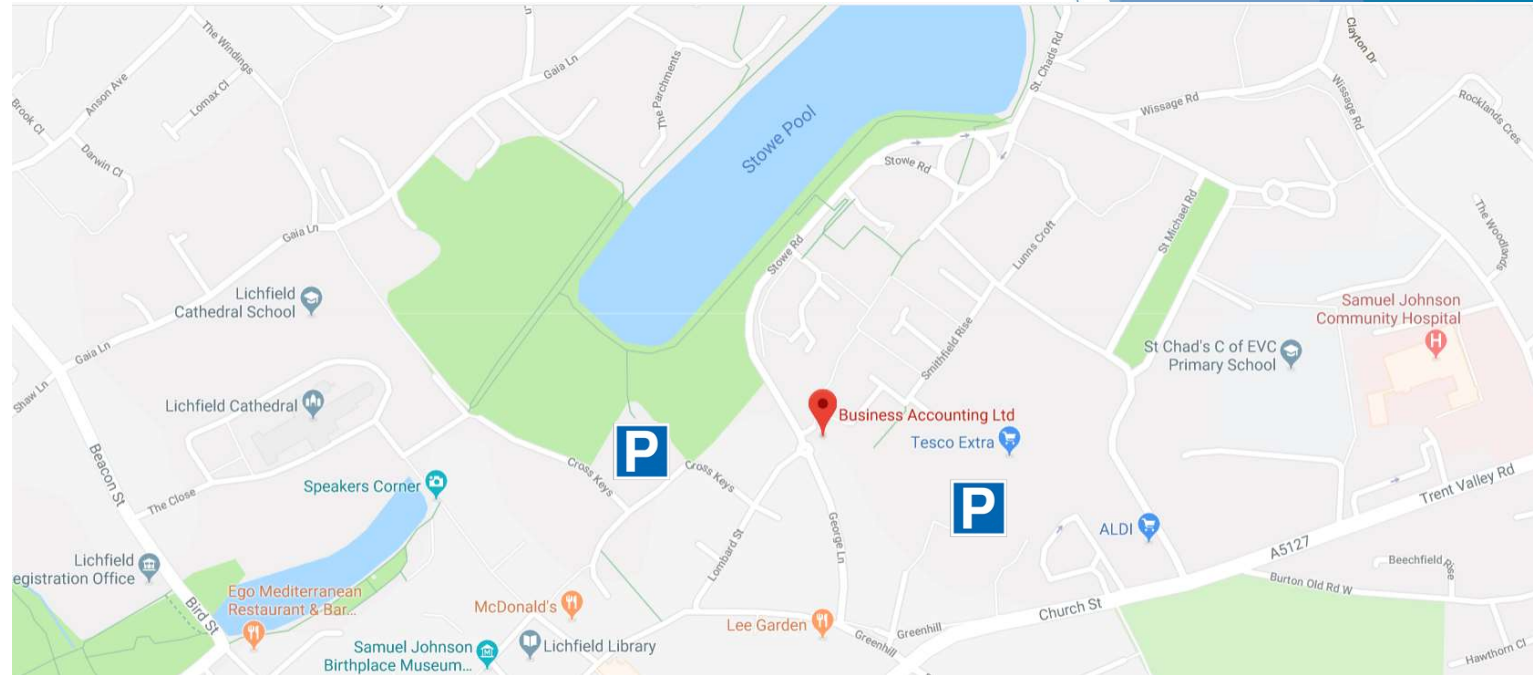

**Business
Accounting**

Location

**Business Accounting Ltd,
Advantage House, Stowe Street, Lichfield, Staffordshire, WS13 6AQ
Company Number : 11698453 01543 307362**

Parking option 1

Charges apply
Cross Keys, Lichfield WS13 6DW

Parking option 2

Spend £5 for 2 hours free parking
Tesco : Church St, Lichfield WS13 6DZ

From Tesco carpark walk towards the recycling area. Follow the path to arrive at the back of the offices.

Business Accounting Ltd,
Advantage House, Stowe Street, Lichfield, Staffordshire, WS13 6AQ
Company Number : 11698453 01543 307362